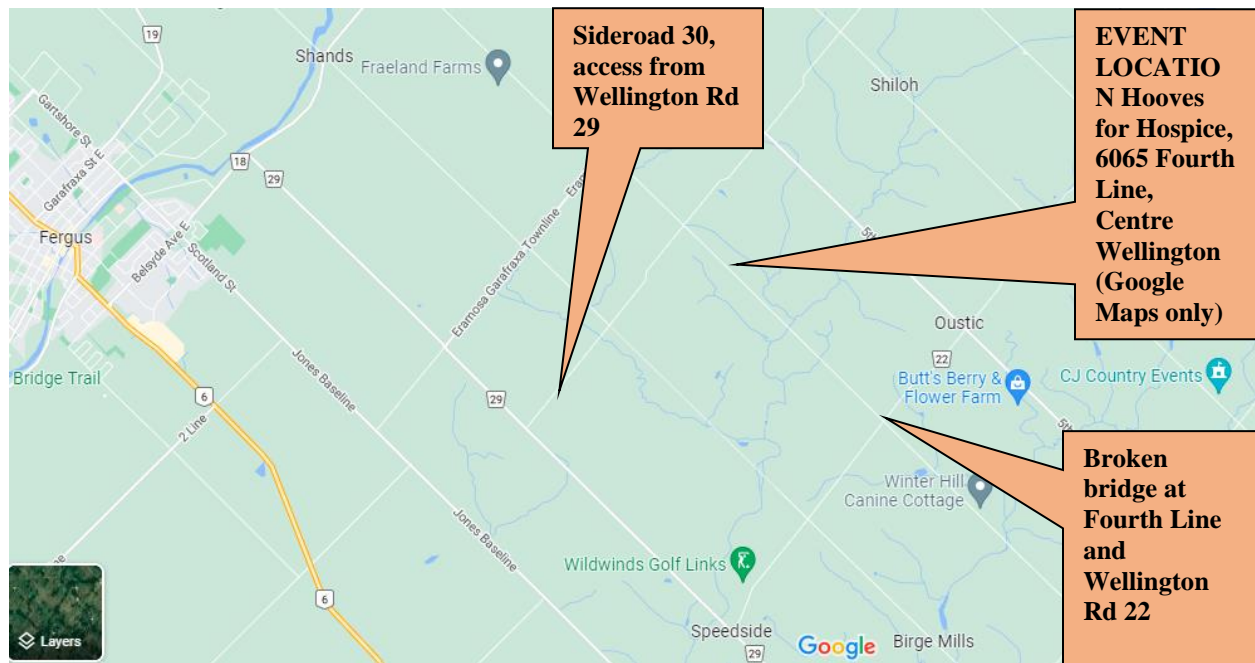

Directions:

Please use Google Maps – do not use GPS as it does not work!

Using Google Maps – use the address **6065 Fourth Line, Centre Wellington**, as the city. Please Do Not use any other address, or GPS. Only Google Maps is reliable. Just on the southeast side of Fergus, just south of Sideroad 30.

*****IMPORTANT ***Access from Sideroad 30 only, due to broken bridge south of us at Wellington 22. Signs will be posted.**

Please follow the signs and register upon vehicle entry, park on our back hay field, tack up then enjoy your ride! Hot chili buffet to follow in the barn when the ride is finished. Bathroom, refreshments are in the barn.

Please let us know when you register, which ride you prefer: Trail Ride (walk/trot) or Cross-Country Hack (walk/trot/canter).

Thank you for registering and we look forward to riding with you!!